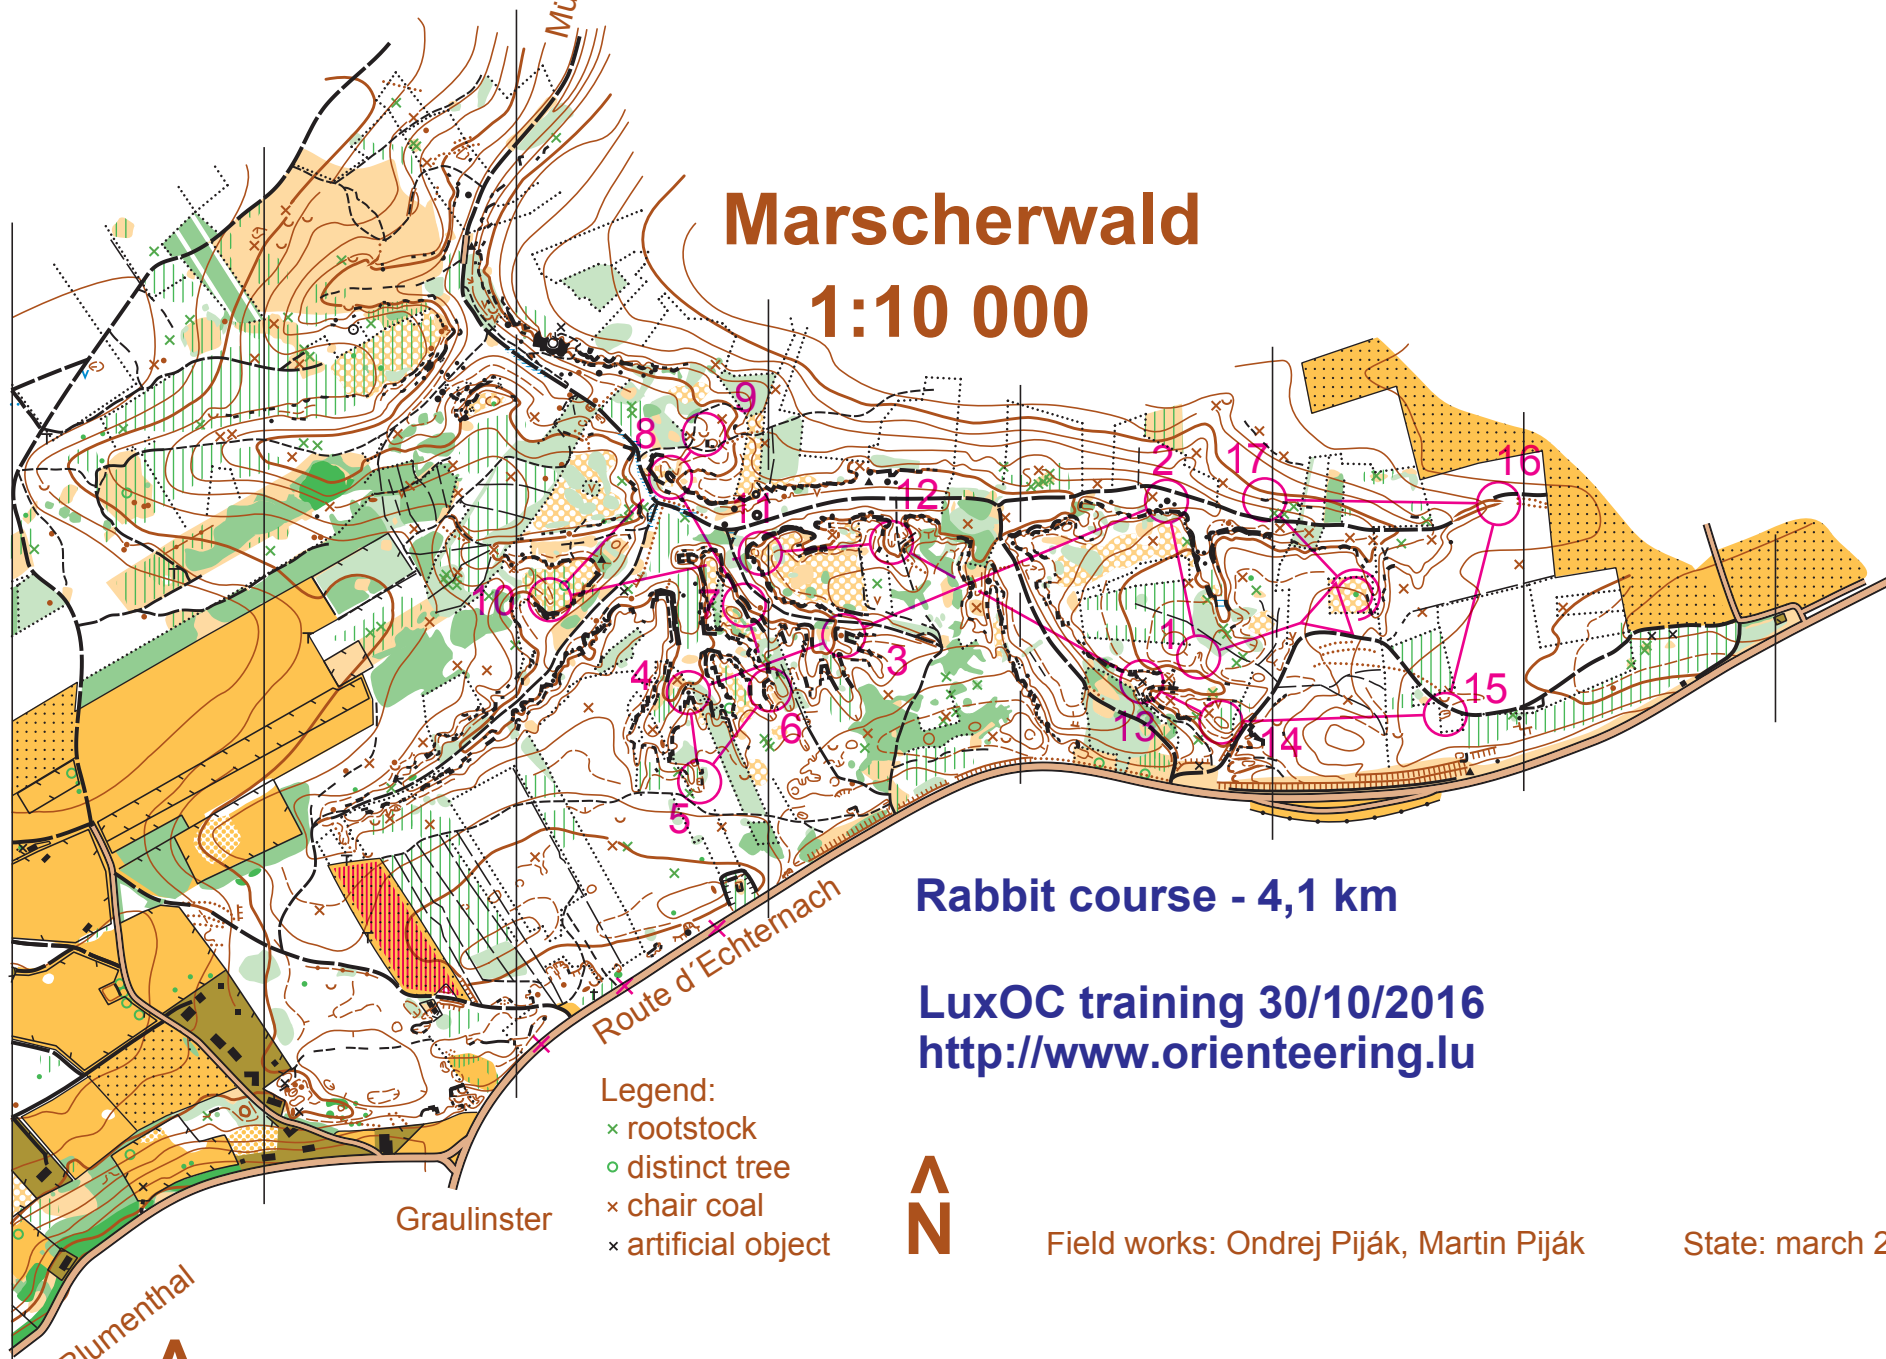

Marscherwald

1:10 000

Rabbit course - 4,1 km

LuxOC training 30/10/2016
<http://www.orientering.lu>

- Legend:
- x rootstock
 - o distinct tree
 - x chair coal
 - x artificial object

Field works: Ondrej Piják, Martin Piják

State: march 2014

Rue de Blumenthal

Graulinster

Route d'Echternach